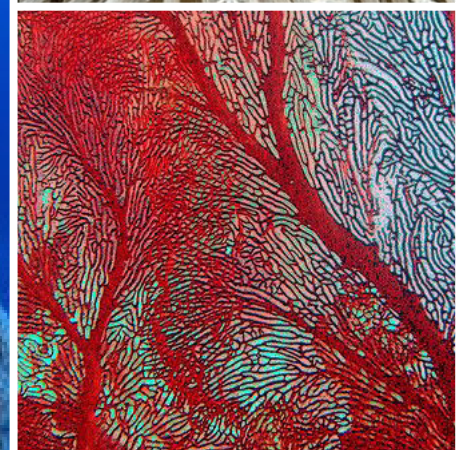

LIVING CORAL