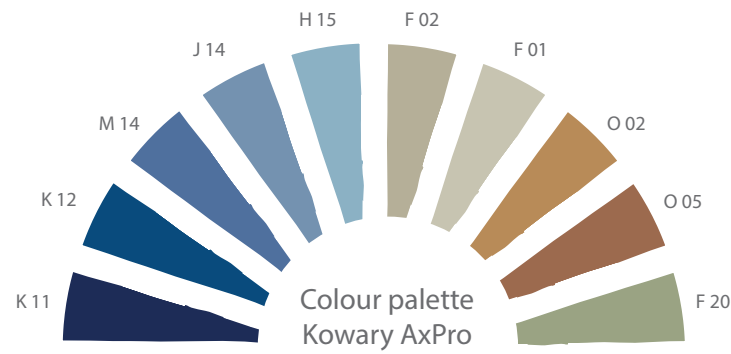

MEDITERRANEAN SEA

d e s i g n s

i n s p i r a t i o n s