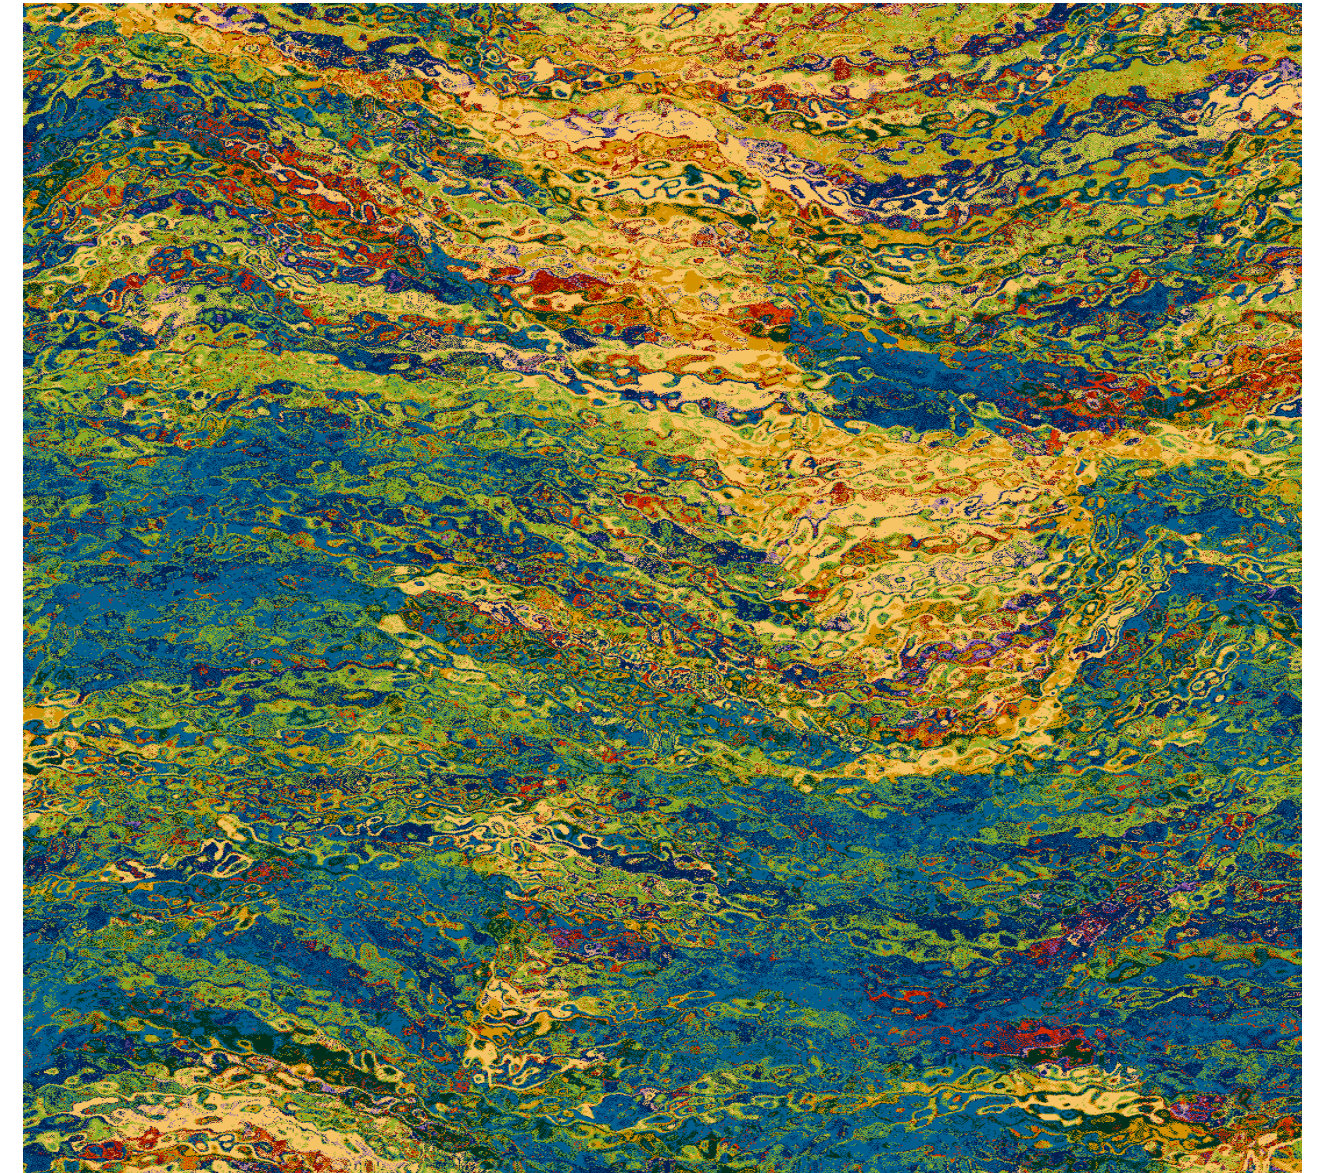

6658/901 K31 L32 R03 R02 R04
repeat: 400 x 400 cm R01 K32 H14 H15