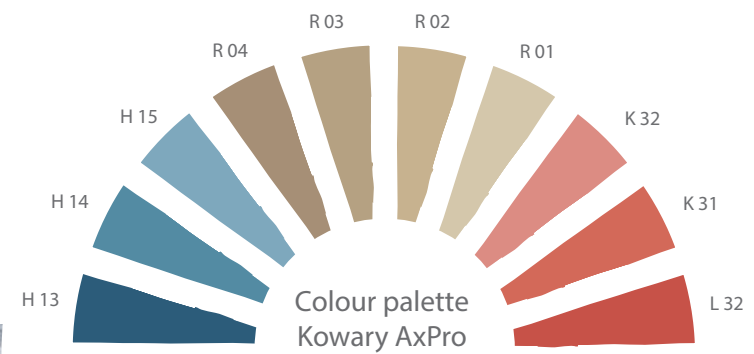

## LIVING CORAL

Living coral is a bright and vibrant theme, full of life and with energizing and fresh vibe.

As any other bold color it can be used as the predominant color or a great contrasting accent to match other tones. This not orange, nor quiet pink shade looks good with any wood tone, white neutrals, olive greens and dusty sage. Add some aqua-blue for some high drama contrast. Living Coral presents familiar and energizing aspects of color found in nature. Inspired by the vibrant color of coral beds, this is a color that reflects nature at its most lively, magical, and tropical. Living Coral looks good in designs and patterns inspired by organic and natural forms.