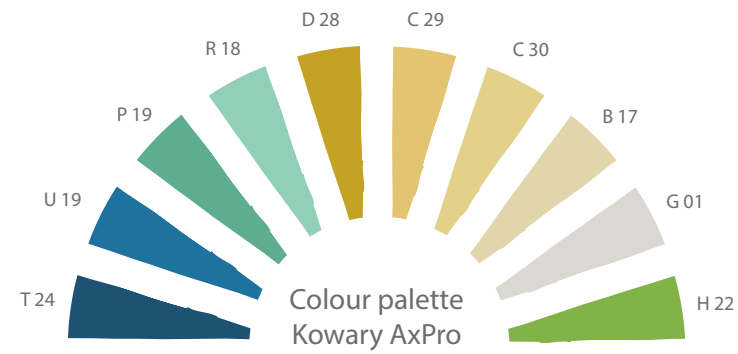

PARADISE BEACH

d e s i g n s

i n s p i r a t i o n s