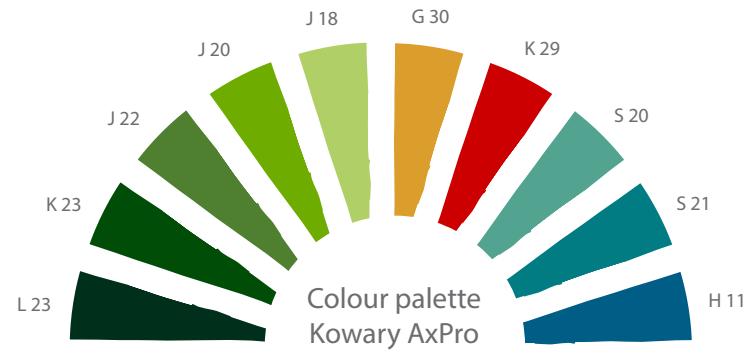

TROPICAL
FOREST

d e s i g n s

i n s p i r a t i o n s