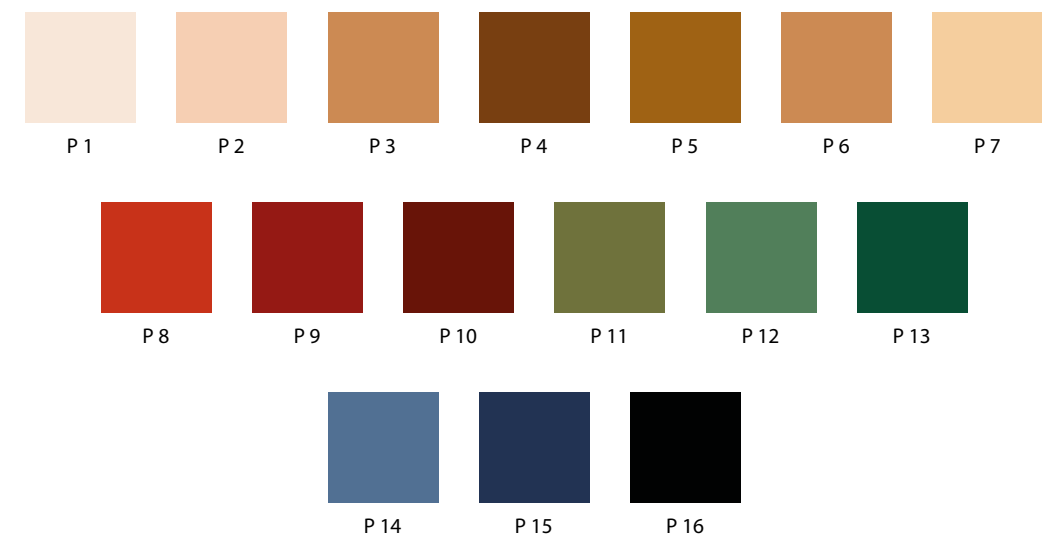

PRIME

COLLECTION

AXPROCONCEPT

PRIME

palette

AXPROCONCEPT

Our **Fast Track** programme contains three colour palettes: **VIVAT, PRIME, EARTH**. This designing brochure presents design inspirations for the Fast Track programme based on the colour palette **PRIME**.

The **PRIME** palette contains 16 colours shown below. The palette is a composition of golden beige, blue, red and green tones dedicated to elaboration of classical designs but also interpretation of present perception of classics. This allows free creation of beautiful and various designs. You can choose any design from the catalogue or modify any of them in almost unlimited way. You can also treat the designs as a source of inspiration in order to elaborate individual designs suited to the client's expectations.

Selecting a Fast Track programme means choosing one of three colour palettes: **VIVAT, PRIME, EARTH**.

palette PRIME

Designing and production in the Fast Track programme guarantees lower prices and fastest production lead time.