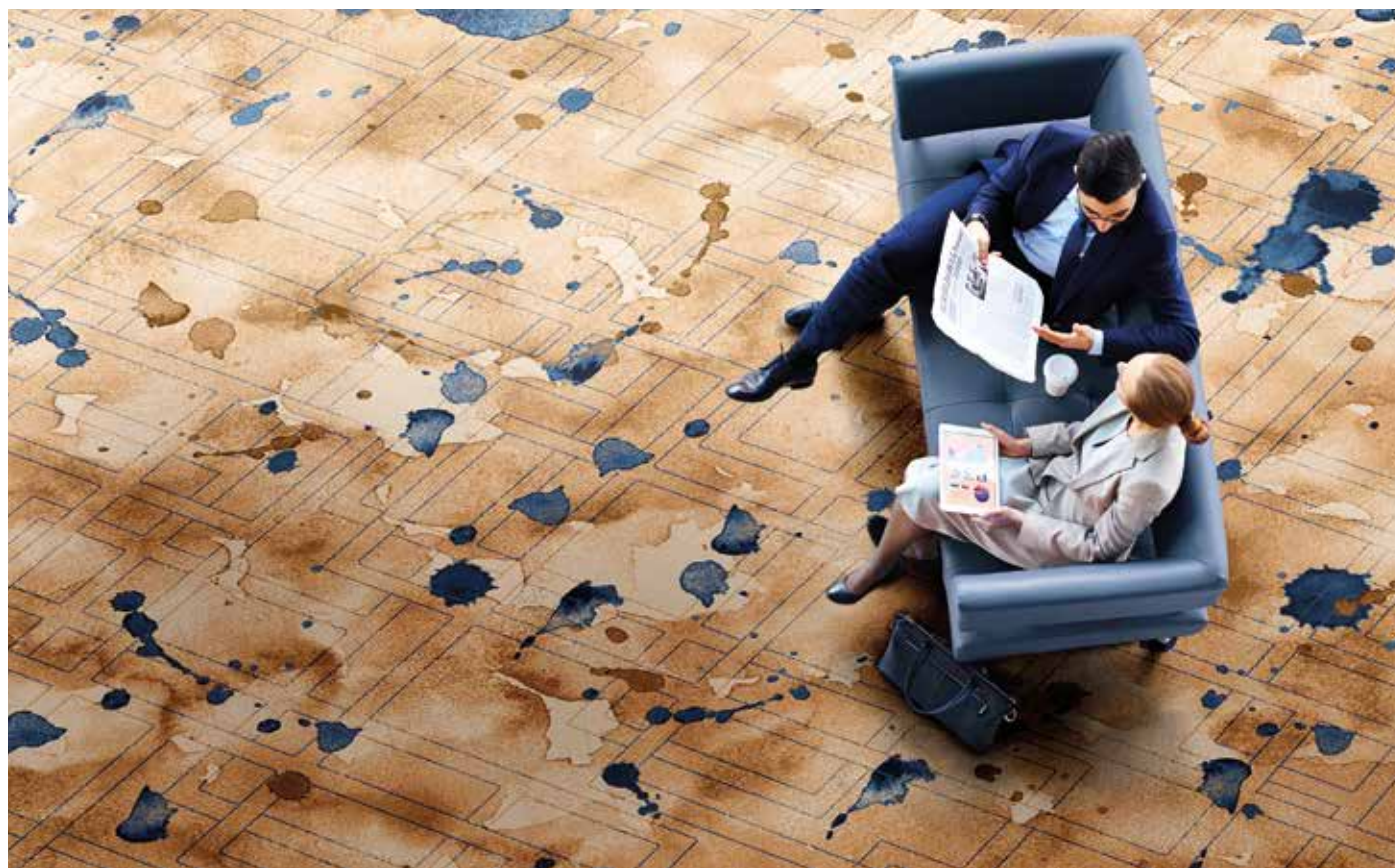

6403/700 • repeat: 400 x 514 cm