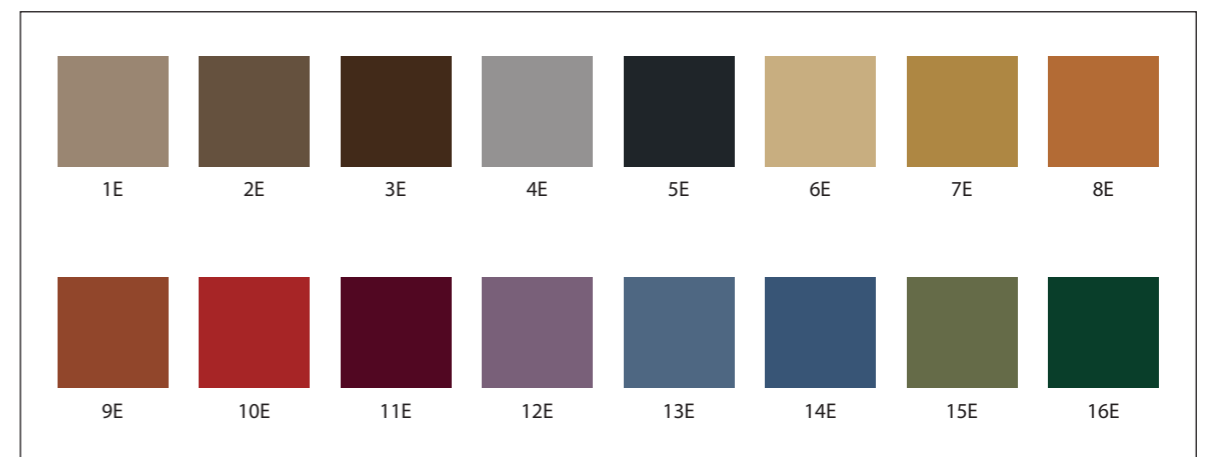

Natural beauty
under your feet

EARTH

AXPROCONCEPT

EARTH

palette

AXPROCONCEPT

Our **Fast Track** programme contains three colour palettes: **VIVAT, PRIME, EARTH**. This designing brochure presents design inspirations for the Fast Track programme based on the colour palette **EARTH**.

The **EARTH** palette consisting of 16 colours is based on well-coordinated tones. The colours are mainly in muted shades which allow harmonious design developments. Three balanced browns perfectly complete sandy beiges, golden sienna as well as ruby red and warm purple. Dark emerald green and light olive match smoothly with cold blues. All of the tones are fulfilled with dark anthracite and neutral grey.

Selecting a Fast Track programme means choosing one of three colour palettes: **VIVAT, PRIME, EARTH**.

palette EARTH

Designing and production in the Fast Track programme guarantees lower prices and fastest production lead time.