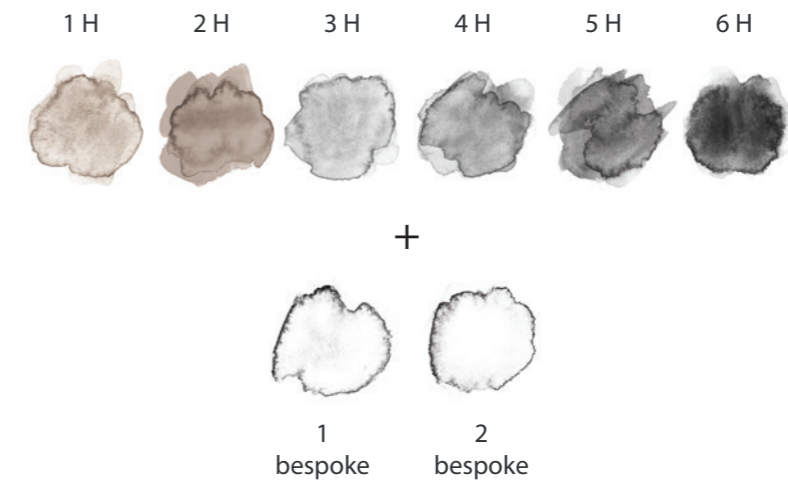

This thoughtfully curated palette features four neutral grays and two complementary light beiges, providing a versatile and sophisticated foundation for any space. To add a personal touch, you can incorporate up to two accent colors, offering endless possibilities for customization.

Unleash your creativity with the HARMONY collection, where nature meets versatility and personalization knows no bounds.

AXPROCONCEPT

6770/502 • repeat 400 x 400 cm

6770/807 • repeat 400 x 400 cm

6770/100 • repeat 400 x 400 cm

6770/520 • repeat 400 x 400 cm

6770/100

6770/520

6771/100 • repeat 400 x 400 cm

6771/502 • repeat 400 x 400 cm

6771/600 • repeat 400 x 400 cm

6772/502 • repeat 400 x 400 cm

6772/100 • repeat 400 x 400 cm

6781/502 • repeat 400 x 400 cm

6781/310 • repeat 400 x 400 cm

6780/400 • repeat 400 x 400 cm

6782/520 • repeat 400 x 400 cm

6782/100 • repeat 400 x 400 cm

6783/100 • repeat 200 x 200 cm

6783/502 • repeat 200 x 200 cm