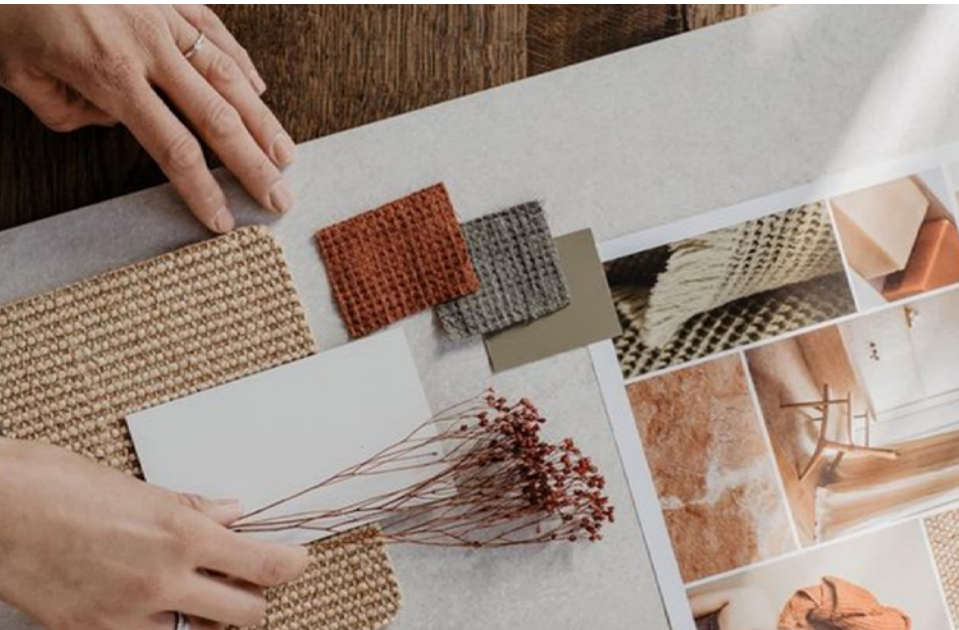

6770/502 • repeat 400 x 400 cm