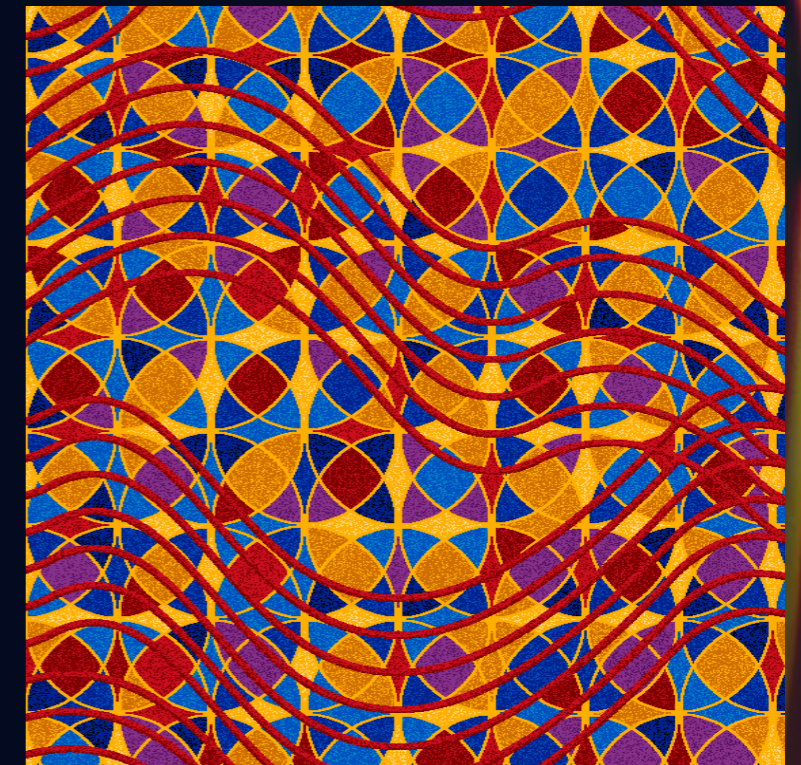

6741/402 • repeat: 400 x 503 cm
♣ ♦ ♥ ♠ ♣ ♦ ♥ ♠ ♣ ♦ ♥ ♠