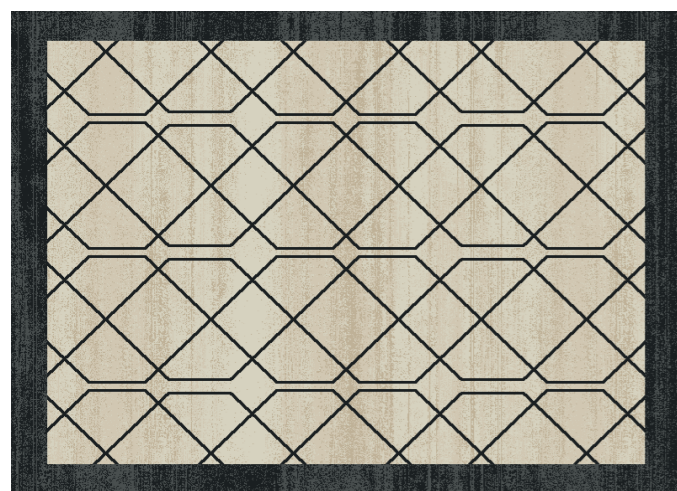

live with purpose

6543/502
size: 200 x 340 cm

design: 6543/200

design: 6545/502

live
laugh
love

6545/502
size: 400 x 400 cm

6544/001
size: 290 x 200 cm

6544/807
size: 290 x 200 cm