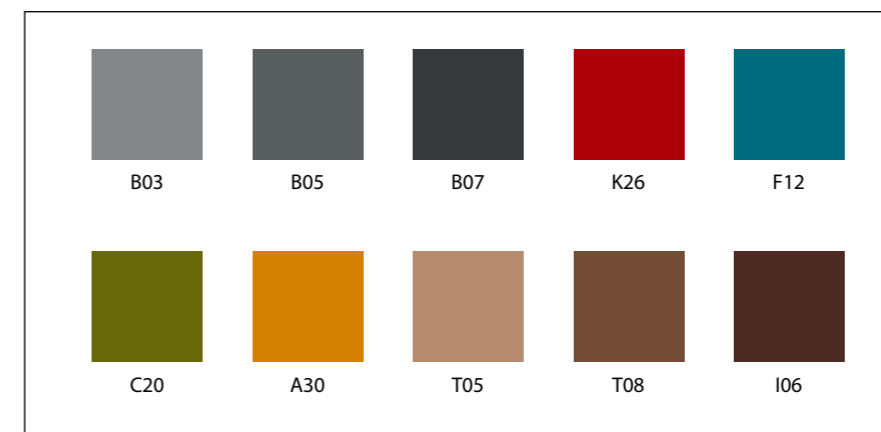

# vivat

palette

AXPROCONCEPT

Our **Fast Track** programme contains three colour palettes: **VIVAT, PRIME, EARTH**. This designing brochure presents design inspirations for the Fast Track programme based on the colour palette **VIVAT**.

The **VIVAT** palette contains 10 colours shown below. The palette was composed of most trendy shades of grey to be well coordinated with nicely gradated browns. This allows free creation of beautiful and various designs. You can choose any design from the catalogue or modify any of them in almost unlimited way. You can also treat the designs as a source of inspiration in order to elaborate individual designs suited to the client's expectations.

Selecting a Fast Track programme means choosing one of three colour palettes: **VIVAT, PRIME, EARTH**.

palette VIVAT

palette VIVAT plus

Designing and production in the Fast Track programme guarantees lower prices and fastest production lead time.